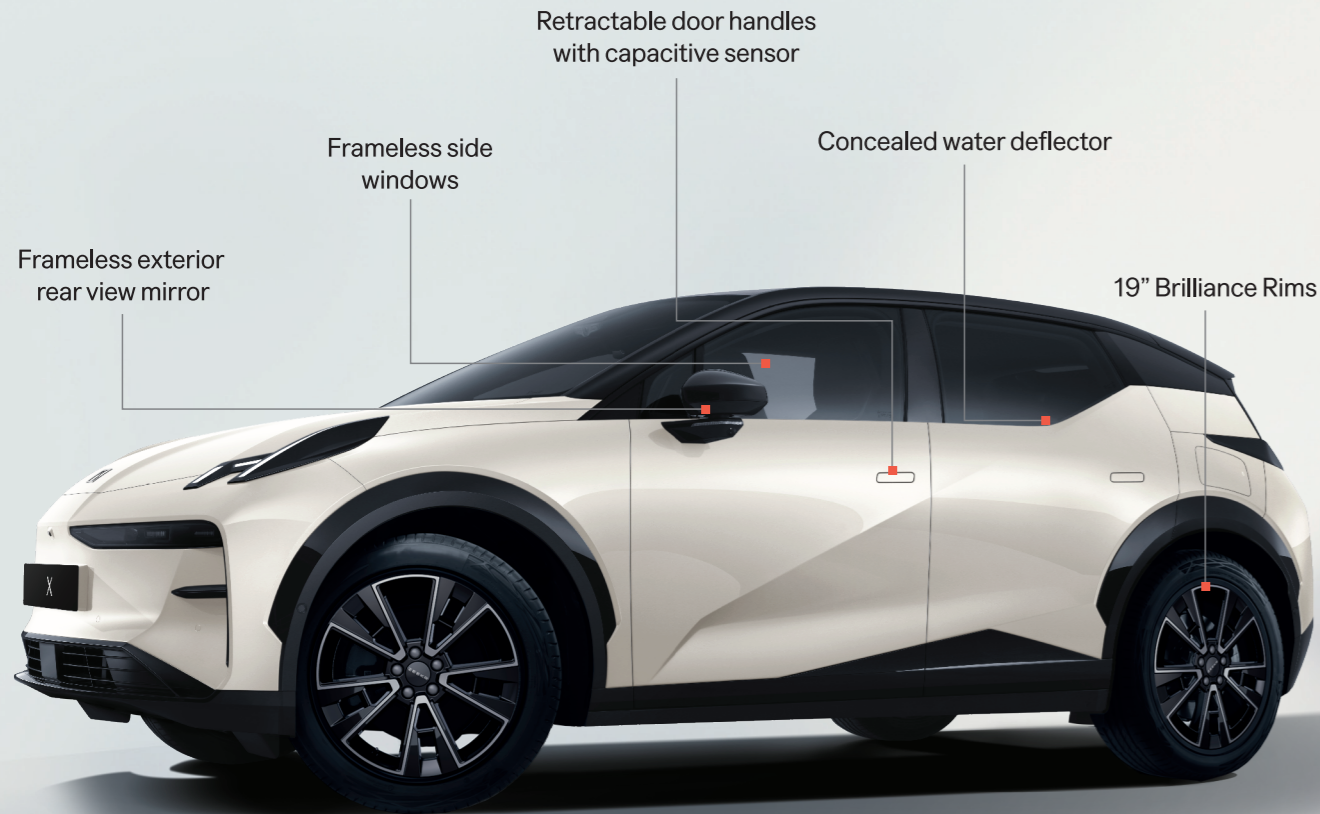

ZEEKR X

New Luxurious Aesthetic Design