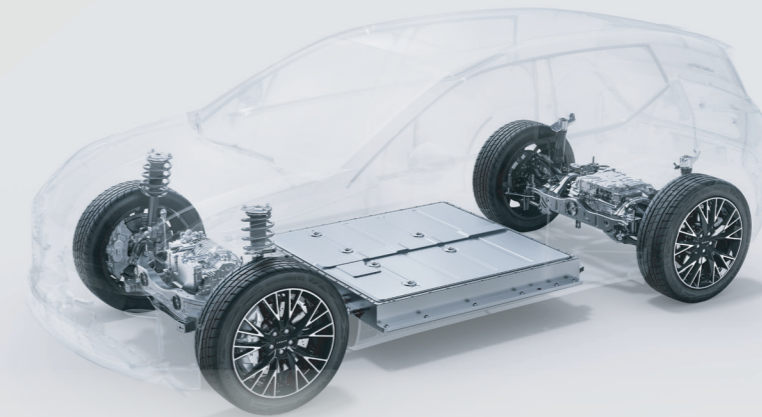

Panoramic glass roof
 1.6m²
 Heat insulation > 82%
 UV rejection > 99.9%
 Equivalent to SPF50 sunscreen protection

Safety is always the first priority for ZEEKR

Confidence-inspiring driving dynamics and safety systems based on the industry-leading Sustainable Experience Architecture (SEA) platform

Remarkable Performance

Acceleration
0-100km/h
in **3.8s***

Maximum power
315kW*

Braking performance
100-0km/h
in **34.5 meters**

Battery capacity
66kWh

WLTP range
up to **440km**

Lightning switch intelligent
AWD system*